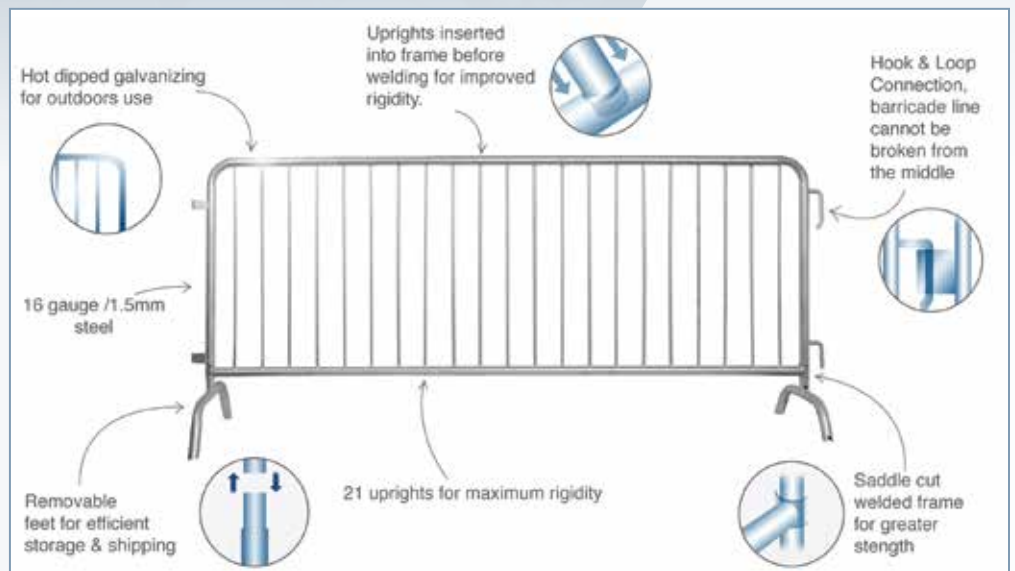

# KROMA Orange Barrier for Construction

A COST EFFECTIVE, MID-LEVEL BARRIER IN 8 PRIMARY COLORS.

Mid-level alternative between the Classic and best-in-class Standard. Demand for this steel barrier variation in primary colors is so great, Blockader has added it to our wide selection of barrier options.

## Known for exceptional quality

- ▶ Full 2.5 meter length, plus hook. Not the shorter 90" frame.
- ▶ Bolt on replaceable bases: flat and bridge
- ▶ Available in 8 brilliant colors

These barricades are built for long-term weather resistance. Manufactured from heavy gauge steel, they provide superior weather protection. The barricades interlock using the broad hook standard. This is compatible with many existing inventories.