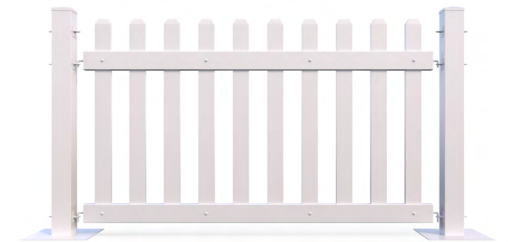

Cart works with both traditional
and picket fencing.