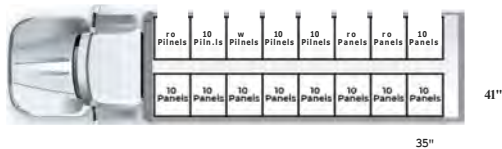

Transportation Specs

26' Box Truck

Holds **160 panels** on carts, up to **960 linear feet** of Fence