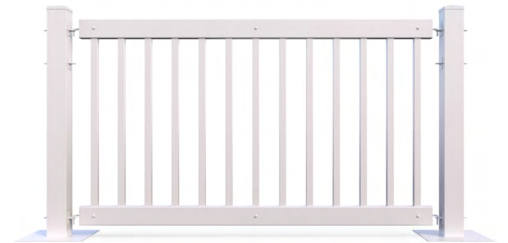

Cart works with both traditional
and picket fencing.