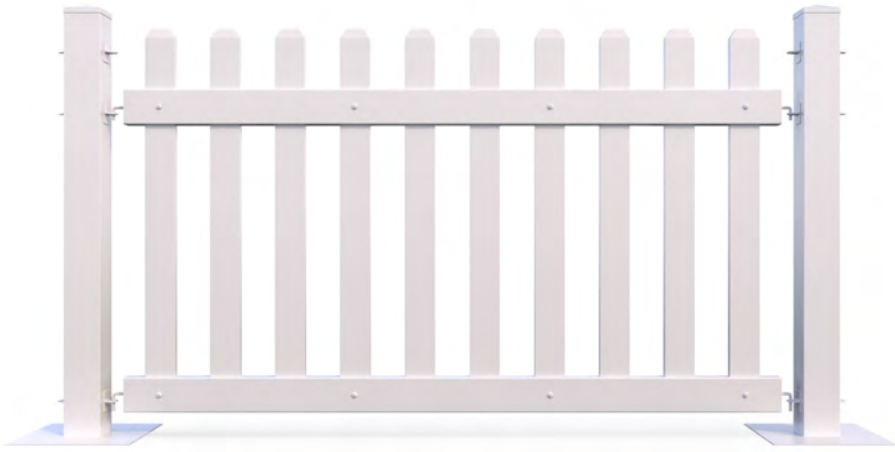

TEMPORARY PICKET FENCING

Simple and sturdy—the **Picket Tempo-Fence** is just the world-class quality that you will need to make your next event a successful one. From creating temporary closures and barricades to adding a touch of mid-century elegance to your event's decor, our premier fencing panels offer the best of utility and aesthetics.

These pre-assembled modular panels can be set up within minutes, without requiring any additional tools. Designed for outdoor use, they are incredibly durable and contain high-impact modifiers, making them great barricades and temporary fencing options for all types of events, trade shows, and festivals.