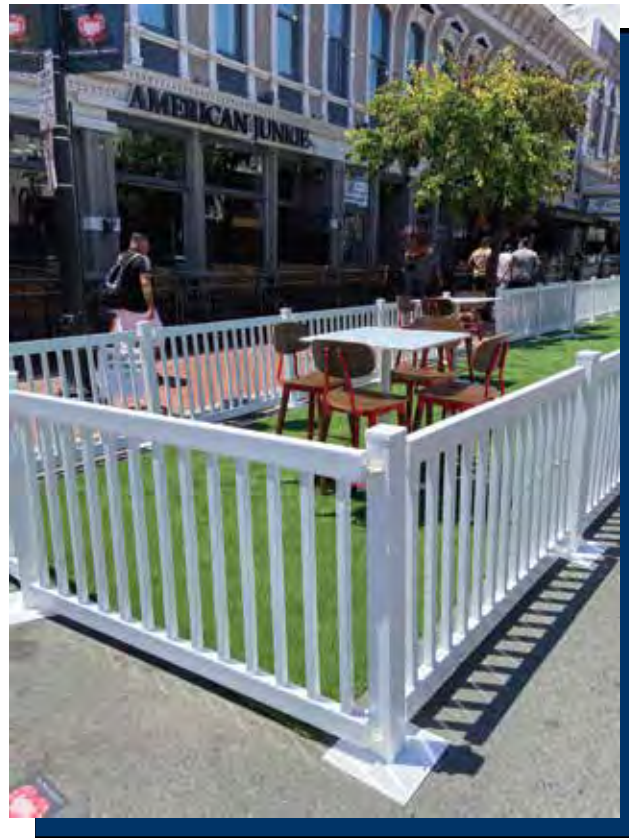

Temporary Event Plastic Fencing

TEMPORARY TRADITIONAL FENCING

The **Traditional Tempo-Fence** is designed to offer pure functionality and convenience. The pristine white finish of the panels gives it a premium look and feel that's sure to add a touch of traditional American charm to any occasion.

DiscountDirectionals.com
888-270-3636

TEMPORARY PICKET FENCING

Simple and sturdy—the **Picket Tempo-Fence** is just the world-class quality that you will need to make your next event a successful one. From creating temporary closures and barricades to adding a touch of mid-century elegance to your event's decor, our premier fencing panels offer the best of utility and aesthetics.

These pre-assembled modular panels can be set up within minutes, without requiring any additional tools. Designed for outdoor use, they are incredibly durable and contain high-impact modifiers, making them great barricades and temporary fencing options for all types of events, trade shows, and festivals.

- Pristine White Fence Panels
- Strong, Durable and Portable
- Reusable and Reconfigurable
- Easy to Transport and Store
- Lightweight and Simple to Clean
- Will Not Warp, Rust or Corrode
- UV Inhibitors and High Impact Modifiers For Added Longevity
- Proprietary Fence Panel Hook and Loop Connection System
- Once Connected Fence Panels Can Pivot 180°
- Capable of Branding Fence Panels with Printed Vinyl Fence Wraps and Decals